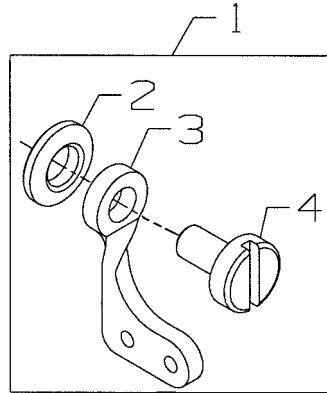

**63900 STREAMLINED HIGH SPEED NEEDLE
FEED TOP AND BOTTOM ROLLER FEED
LOCKSTITCH MACHINES**

CATALOG NO.

PT9912

SUPPLEMENT TO

CATALOG NO.

PT9636

OIL PUMP ASSEMBLY

Ref. No.	Part No.	Description	Amt. Req.
1.	63993P	Oil Tube	1
2.	50393HV	Oil Tube	1
3.	63993J	Oil Pump Assembly	1
4.	50393EX	Collar	1
5.	18-1242	Screw	2
6.	63993K	Housing	1
7.	SQ111041MZ	Fitting	1
8.	63993L	Bushing	1
9.	SS7090710SP	Screw	2
10.	63993N	Plate	1
11.	50393KE	Spring	1
12.	B3534155000	Plunger	1
13.	SS8660612TP	Screw	2

NEEDLETHREADEYELETKIT

Ref. No.	Part No.	Description	Amt. Req.
1.	29480AZR	Needle thread Eyelet Kit	1
2.	21695L	Washer	1
3.	158B	Eyelet	1
4.	98A	Screw	1

WORLDWIDE SALES AND SERVICE

Union Special Corporation maintains sales and service facilities throughout the world. These offices will aid you in the selection of the right sewing equipment for your particular operation. Union Special Corporation representatives and service technicians are factory trained and are able to serve your needs promptly and efficiently. Whatever your location, there is a qualified representative to serve you.