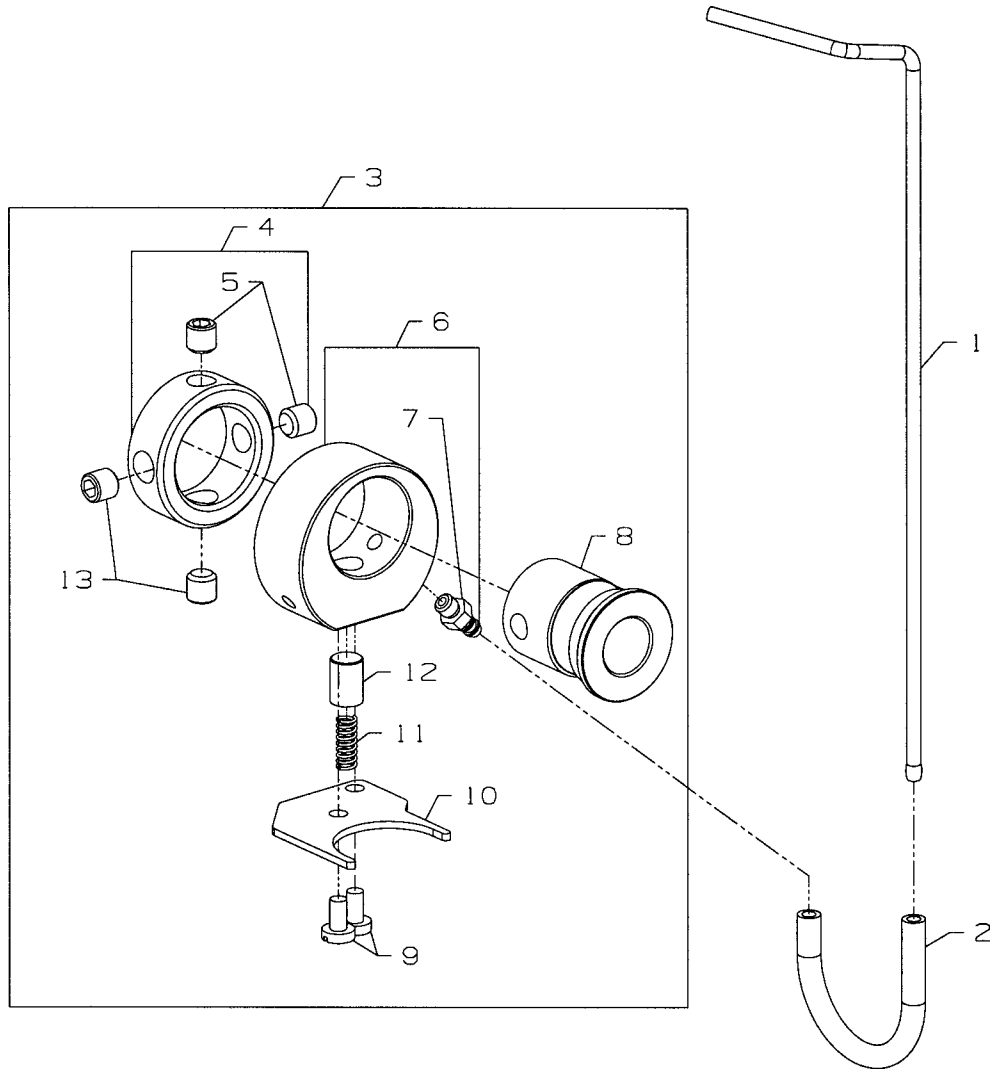

**63900 STREAMLINED HIGH SPEED NEEDLE
FEED TOP AND BOTTOM ROLLER FEED
LOCKSTITCH MACHINES**

CATALOG NO.

PT9912

SUPPLEMENT TO

CATALOG NO.

PT9636

OIL PUMP ASSEMBLY

Ref. No.	Part No.	Description	Amt. Req.
1.	63993P	Oil Tube	1
2.	50393HV	Oil Tube	1
3.	63993J	Oil Pump Assembly	1
4.	50393EX	Collar	1
5.	18-1242	Screw	2
6.	63993K	Housing	1
7.	SQ111041MZ	Fitting	1
8.	63993L	Bushing	1
9.	SS7090710SP	Screw	2
10.	63993N	Plate	1
11.	50393KE	Spring	1
12.	B3534155000	Plunger	1
13.	SS8660612TP	Screw	2

NEEDLETHREADEYELETKIT

Ref. No.	Part No.	Description	Amt. Req.
1.	29480AZR	Needle thread Eyelet Kit	1
2.	21695L	Washer	1
3.	158B	Eyelet	1
4.	98A	Screw	1

WORLDWIDE SALES AND SERVICE

Union Special Corporation maintains sales and service facilities throughout the world. These offices will aid you in the selection of the right sewing equipment for your particular operation. Union Special Corporation representatives and service technicians are factory trained and are able to serve your needs promptly and efficiently. Whatever your location, there is a qualified representative to serve you.